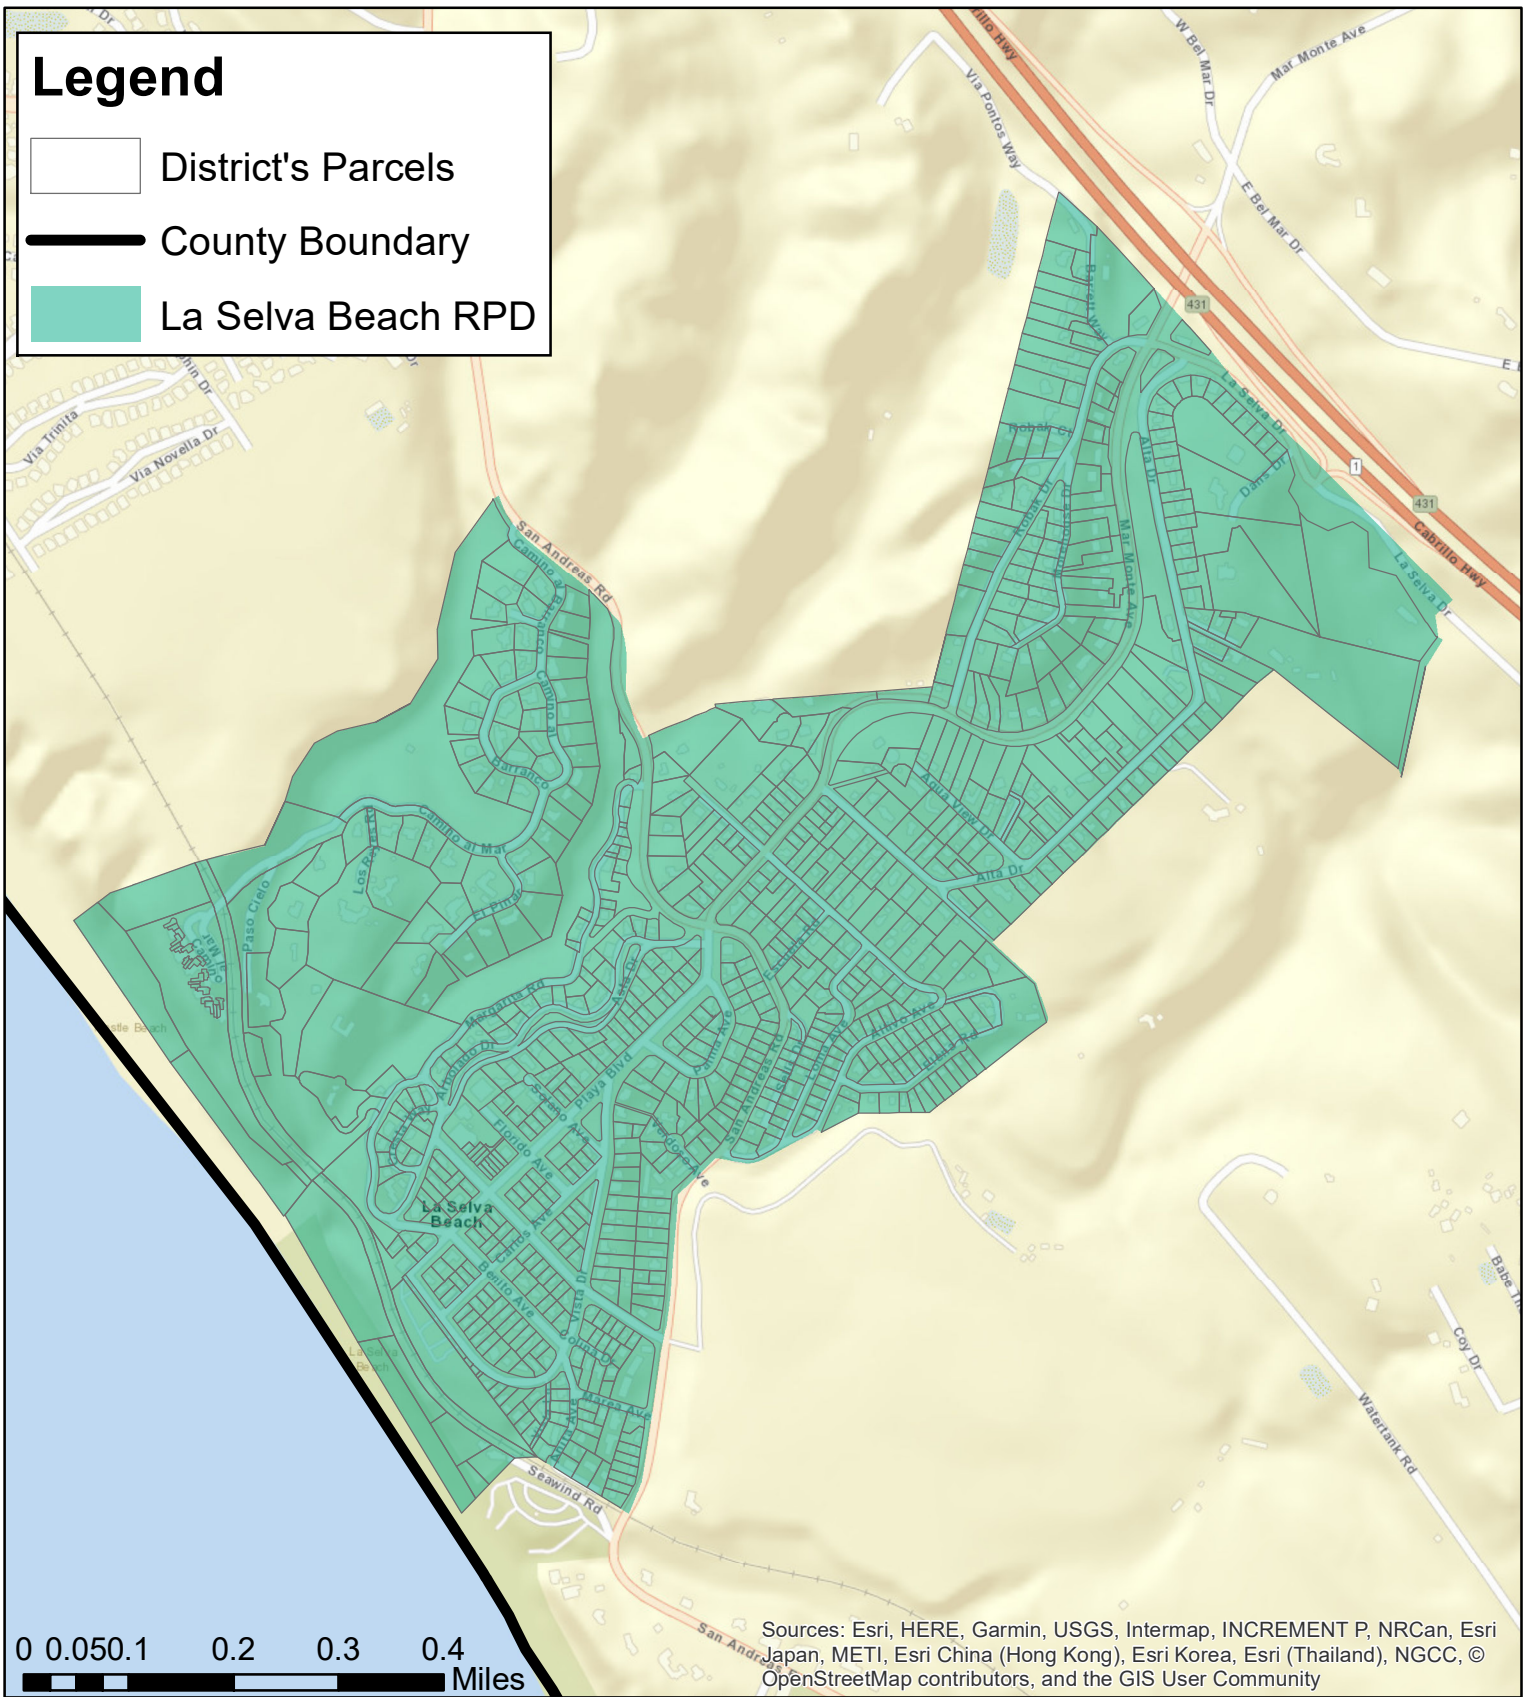

Legend

-  District's Parcels
-  County Boundary
-  La Selva Beach RPD

Sources: Esri, HERE, Garmin, USGS, Intermap, INCREMENT P, NRCan, Esri Japan, METI, Esri China (Hong Kong), Esri Korea, Esri (Thailand), NGCC, © OpenStreetMap contributors, and the GIS User Community

La Selva Recreation and Park District Service and Sphere Boundary

Original Sphere of Influence Adoption (March 7, 1990)
Reaffirmation of Sphere on June 6, 2018
Vicinity Map created on July 17, 2020